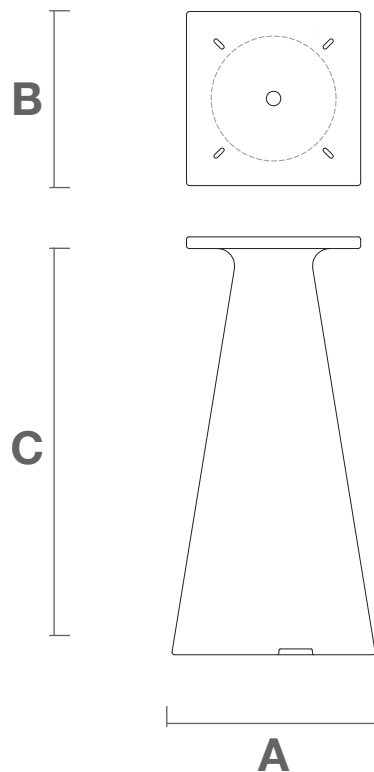

Wire white led inox base / Con cavo

Cod. 019CA02

E27 1x10W LED240V 6.500°K

IP65 PLUG/ SPINA IP44 wire length 3mt

Induction rechargeable battery RGBW led outdoor

Cod. 019CA01

With remote control / Con telecomando 110/220 V

IP68 PLUG/ SPINA IP20

COD.	A	B	C	Kg	Kg	m3
TA307-0720X1	35	30	72	5,42	6,6	0,11
TA307-1100X1	40	30	110	6,92	8,87	0,20

COD.	in/out	anti UV			
TA307-0720X1	in/out	X	-65° +85°	X	PE
TA307-1100X1	in/out	X	-65° +85°	X	PE